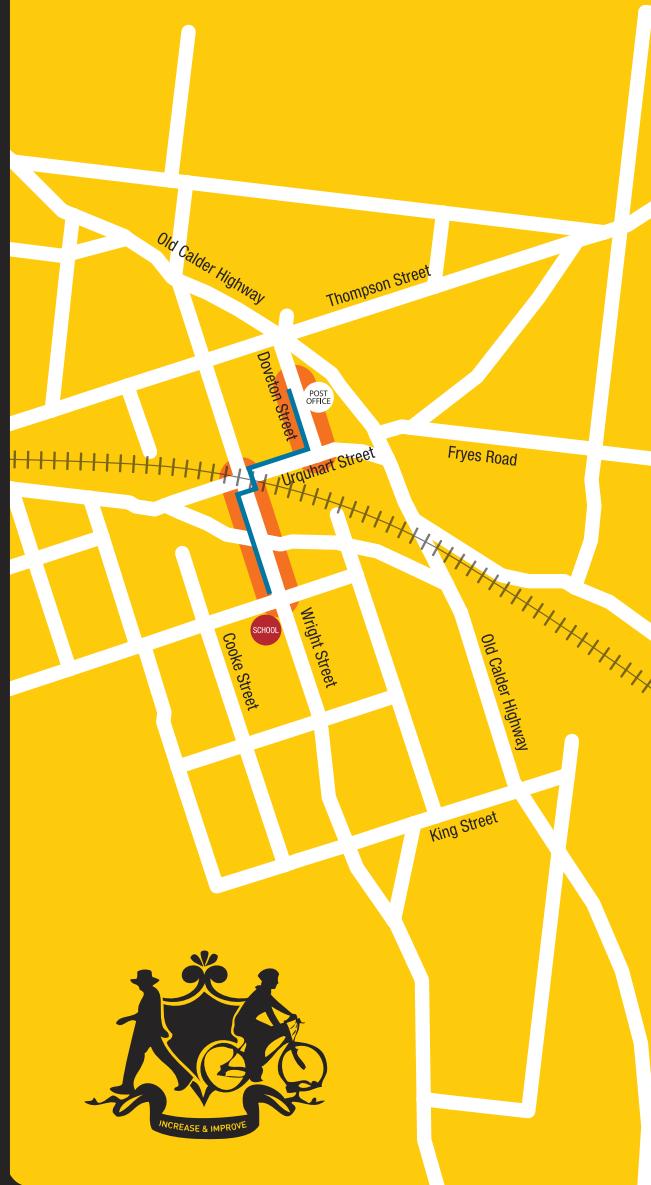

Elphinstone

Taradale

Footpath Network

Primary Routes Secondary Routes

Bike Lane Network

Primary Routes Secondary Routes

Trail Network

Primary Routes Secondary Routes

Town Centre Zone

Proposed Path or Upgrade

Intersection / Crossing Improvement Needed