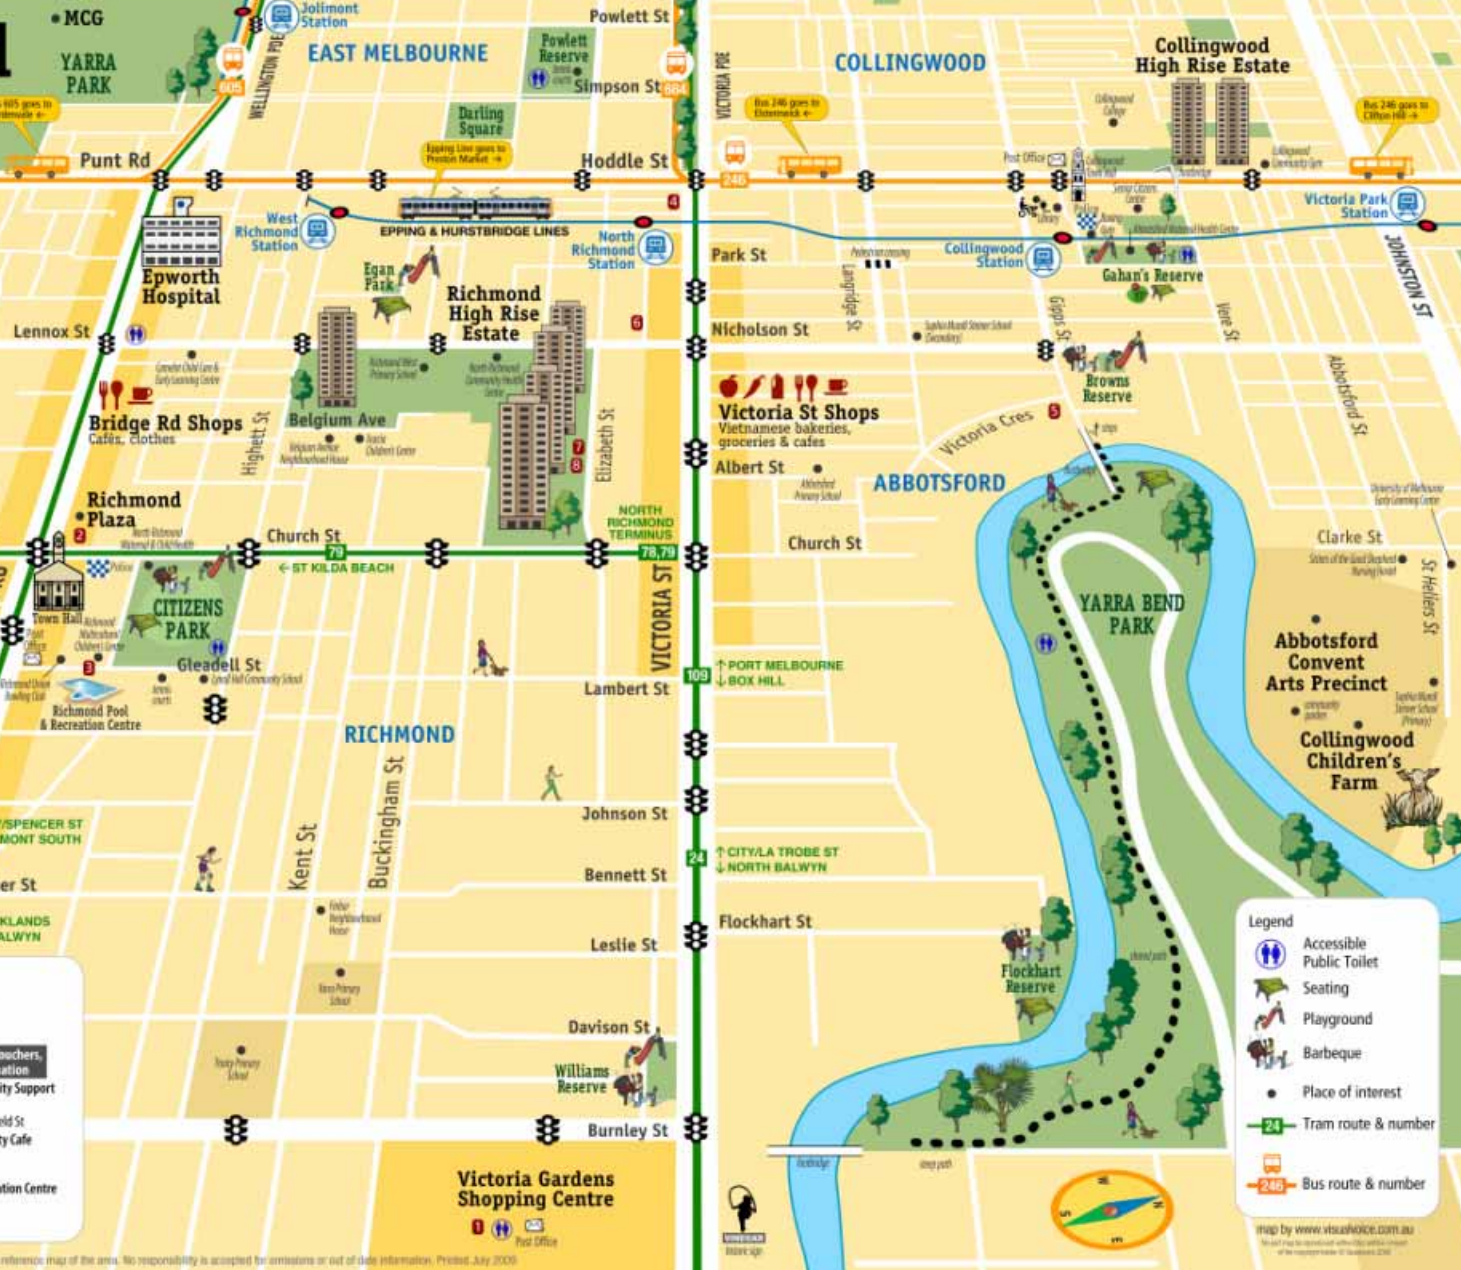

Richmond Walking Map

← Swan St Shops
Cafes, clothes

← PRAHRAN
← Richmond Public Library

← Backly Gardens

← Burrely Neighbourhood Plaza

Supermarkets/ Markets	
1 Coles Victoria Gardens Shopping Centre Cnr Burnley and Victoria Sts	5 Salvos 18 Victoria Crescent Abbotsford Tel: 9419 7410
2 Coles Richmond Plaza Cnr Bridge and Church Sts	6 Richmond Community Support Centre Cnr Lennox and Garfield St
3 Gleadell St Market Citizens Park Gleadell St Sat 7.00am-1pm	7 Five High Community Cafe Richmond Estate Elizabeth St
4 Op Shops 42 Victoria St Richmond Tel: 9428 3653	8 Community Information Centre Richmond Estate Elizabeth St

This map is representative only and is not intended to be an accurate reference map of the area. No responsibility is accepted for omissions or out of date information. Printed July 2009

Legend

- Accessible
- Public Toilet
- Seating
- Playground
- Barbecue
- Place of interest
- Tram route & number
- Bus route & number